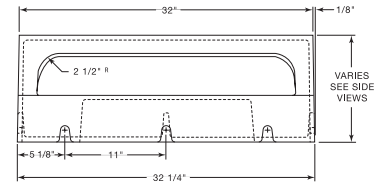

R-3076-4M Curb Hood

R-3076-6B Curb Hood

FRONT VIEW FOR R-3076-4M AND R-3076-6M

R-3076-6M Curb Hood

R-3076-8B Curb Hood

FRONT VIEW FOR R-3076-6B AND R-3076-8B

Bolt Slots on hoods for attachment to **R-3076, R-3077, R-3078** and **R-3079** Gutter Inlets.