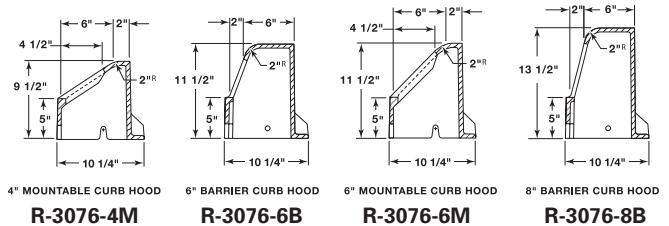

R-3076-4M Curb Hood

R-3076-6B Curb Hood

FRONT VIEW FOR R-3076-4M AND R-3076-6M

R-3076-6M Curb Hood

R-3076-8B Curb Hood

FRONT VIEW FOR R-3076-6B AND R-3076-8B

Bolt Slots on hoods for attachment to **R-3076, R-3077, R-3078** and **R-3079** Gutter Inlets.

Illustrated unit composed of **R-3077-L, R-3078, R-3077-R** and **R-3076-6B** curb hoods.

Supplied By:

877-903-7246

www.trenchdrainsupply.com