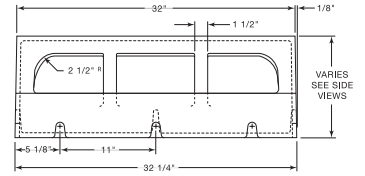

■ Note: When specifying/ordering grates, refer to "Choosing the Proper Inlet Grate" on pages 125-126.
 For a complete listing of FREE OPEN AREAS and WEIR PERIMETERS of all NEENAH grates, refer to pages 327-332.

R-3076-4M Curb Hood

R-3076-6B Curb Hood

FRONT VIEW FOR R-3076-4M AND R-3076-6M

R-3076-6M Curb Hood

R-3076-8B Curb Hood

FRONT VIEW FOR R-3076-6B AND R-3076-8B

Bolt Slots on hoods for attachment to **R-3076, R-3077, R-3078** and **R-3079** Gutter Inlets.